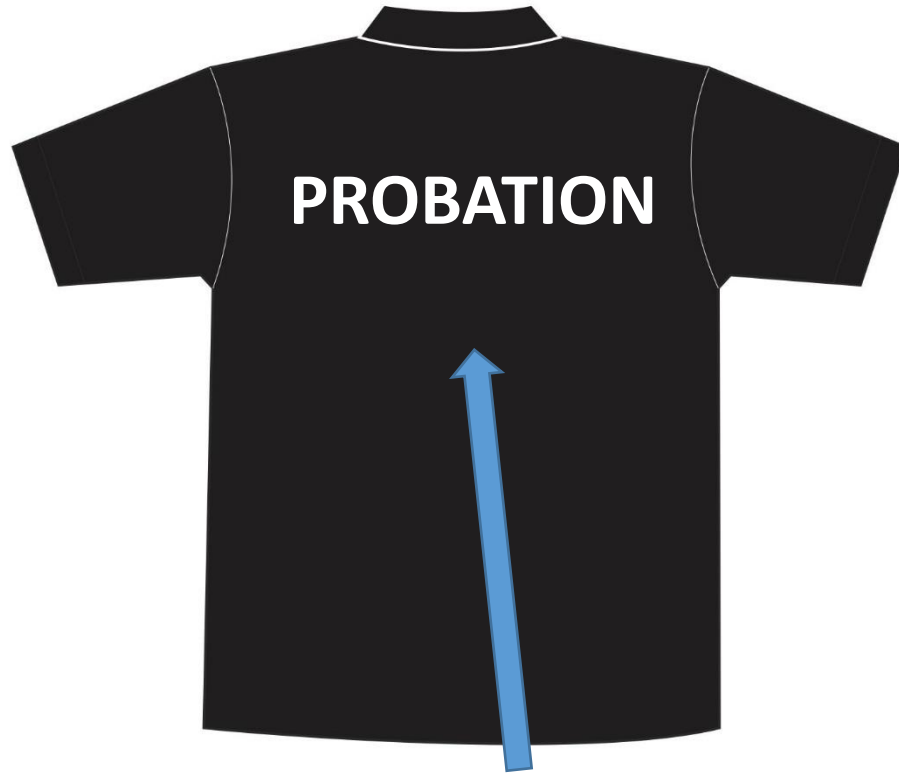

Elbeco UFX polo shirt in black

Men's LS: K5141

Men's SS: K5131

Women's LS: K5181LC

Women's SS: K5171LC

- EMBROIDERED FIRST INITIAL AND FULL LAST NAME CENTERED ON RIGHT CHEST, LEVEL WITH LAST BUTTON AND CENTER OF BADGE = 0.5" WHITE BLOCK.

- SCREEN PRINT/HEAT PRESS "PROBATION" IN WHITE BLOCK LETTERING CENTERED ON BACK BETWEEN ARMS = 2.0" WHITE BLOCK

- EMBROIDERED VCPA BADGE (SEE NEXT PAGE), CENTERED ON LEFT CHEST LEVEL WITH LAST BUTTON = 3.0".
- EMBROIDERED "PROBATION AGENCY" **ARCHED** AROUND BADGE = 0.5" WHITE BLOCK.